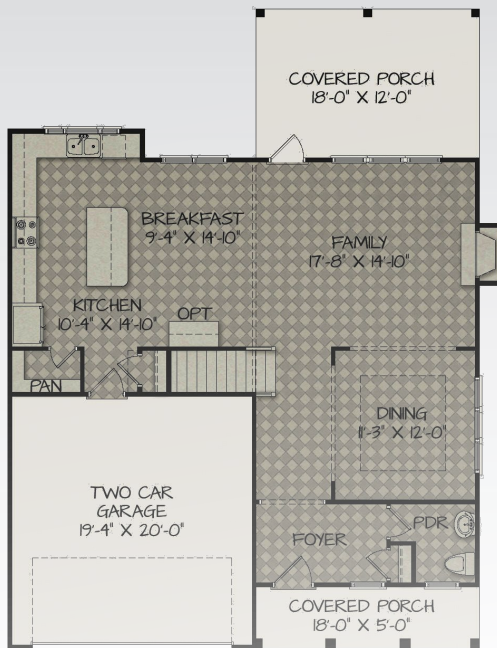

The Grove Park 2364 heated sqft

TARIN WOODS

Intracoastal
REALTY CORPORATION
Experience the Exceptional

Tracel Wilt
910-599-5422 | tracel@intracoastalrealty.com
TARINWOODS.COM

Keith Beatty
NEWHOME
SALES & MARKETING