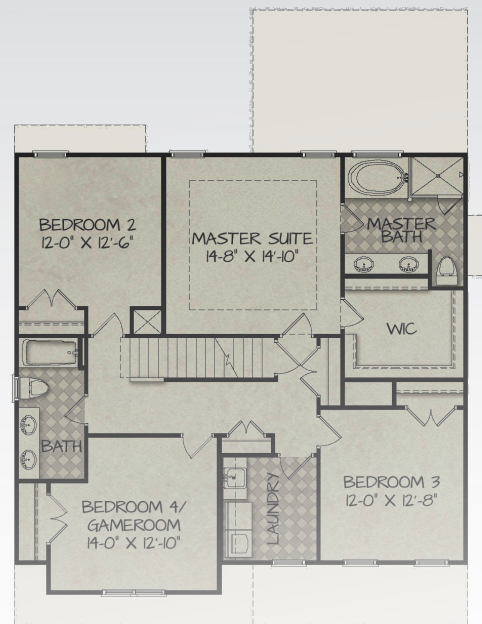

The Grove Park 2364 heated sqft

TARIN WOODS

Intracoastal
REALTY CORPORATION
Experience the Exceptional

Tracel Wilt
910-599-5422 | tracel@intracoastalrealty.com
TARINWOODS.COM

Keith Beatty
NEWHOME
SALES & MARKETING